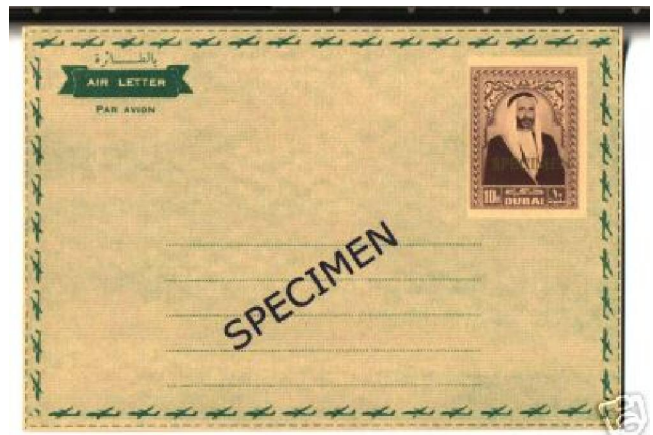

## Dubai Forgery Postcard Shaikh Rashid Bin Saeed:

Nine different types of Dubai forged postcards, which offered by the promoter & seller of UAE & Middle East forgery and fake items – Tony Helou, were documented in eBay and other sources offered as “UNISSUED” & “RARE” postcards. All these forged types, bear the design of the high value 10 rupees stamp of the Dubai first definitives issue, and all were printed in green or blue colour aerogramme design background.

(الشكل 2 Type)

(الشكل 1 Type)

(الشكل 4 Type)

(الشكل 3 Type)

(الشكل 6 Type)

(الشكل 5 Type)